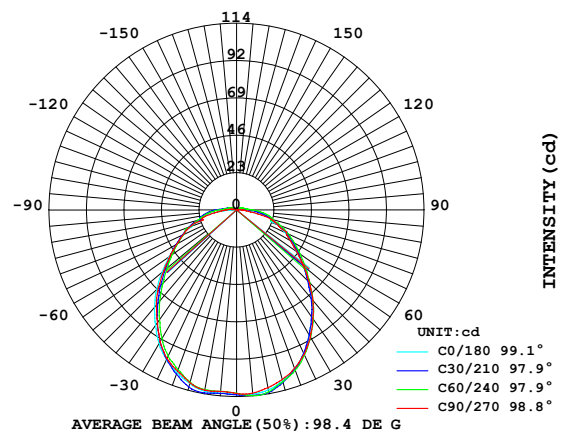

Battery Specifications

Battery:	Lithium Iron Phosphate (LiFePO4)
Voltage/Ah:	9.6V / 1.5Ah Rechargeable
Charge Time:	12 hrs
Charging Method:	Intelligent Current Limited Constant Voltage