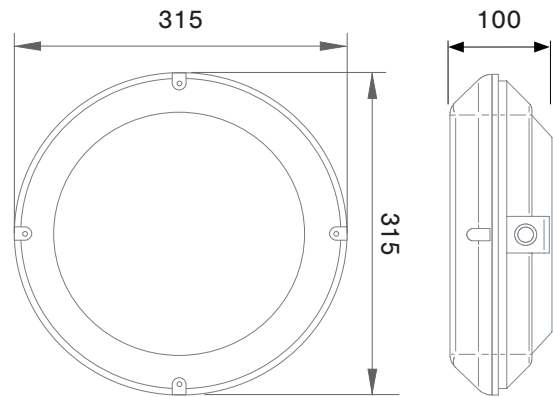

IP65 Emergency Bulkhead

The Kratos is IP65 and IK10 rated luminaire that comes with integral HF sensor, that is ideal for applications such as corridors, carparks, stairwells and walk ways. The Kratos is tested to comply with AS/NZS 2293 and relevant EMC standards. An IES file is available for design specification.

Code	Power	Delivered Lumens	Body Colour	Cutout mm	Dimensions mm	Weight kg
KHC25WP	25W	2600 (AC) 317(EM)	White	N/A	ø315 x 100	2.2

Physical Features

IP Rating:	IP65
IK Rating:	IK10
Sensor High Frequency:	Adjustable to 10m
Detection Area:	Adjustable to 10m
Body:	Diecast aluminium, white
Diffuser:	Polycarbonate
Dimensions:	ø315 x 100
Installation:	Surface
Operating Temperature:	-10°C - 40°C
Operation:	Maintained/Non-Maintained